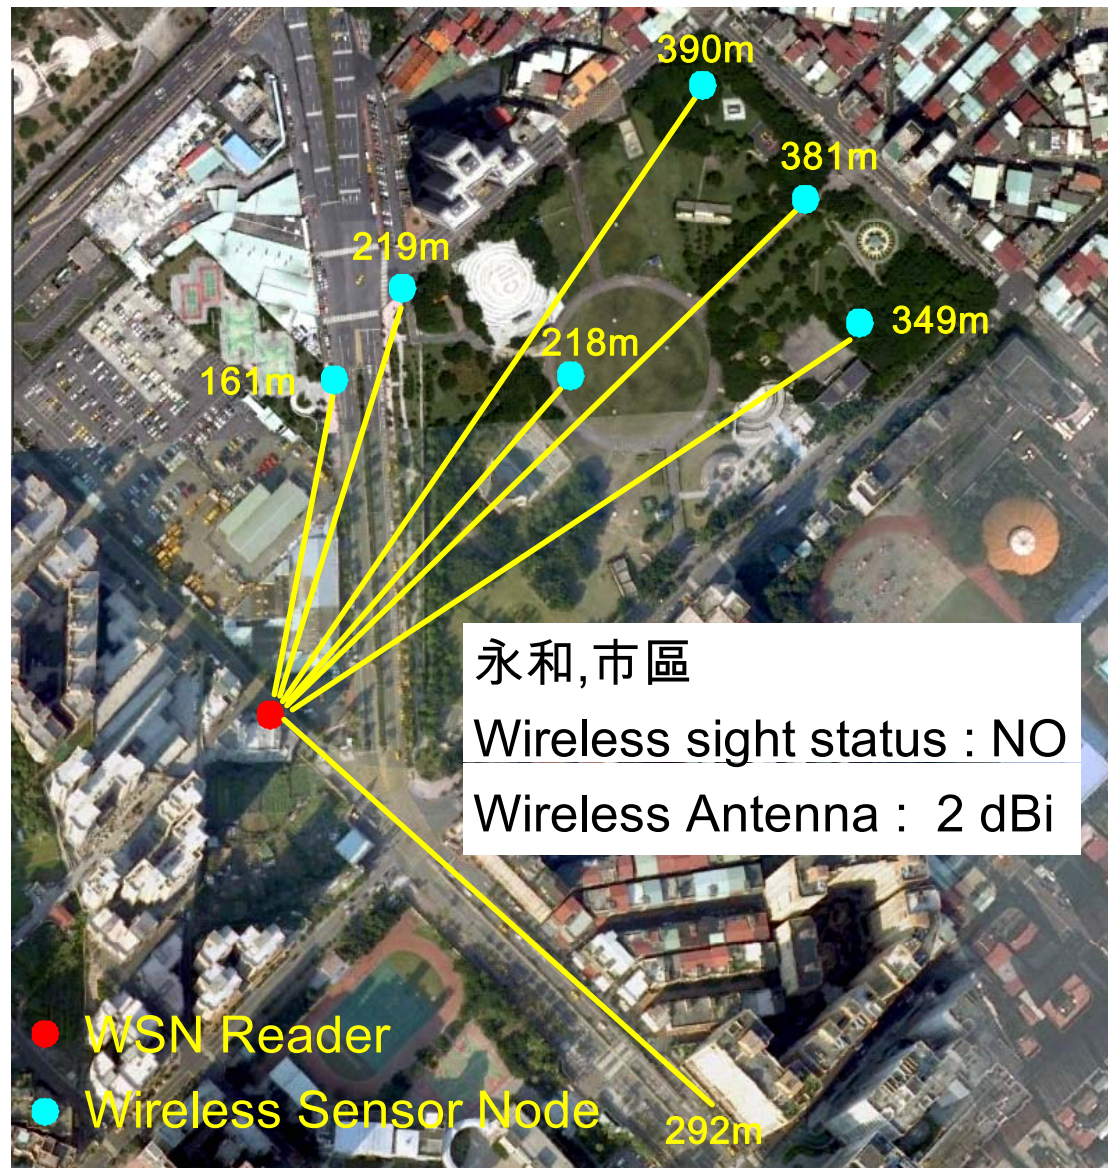

Environmental Application