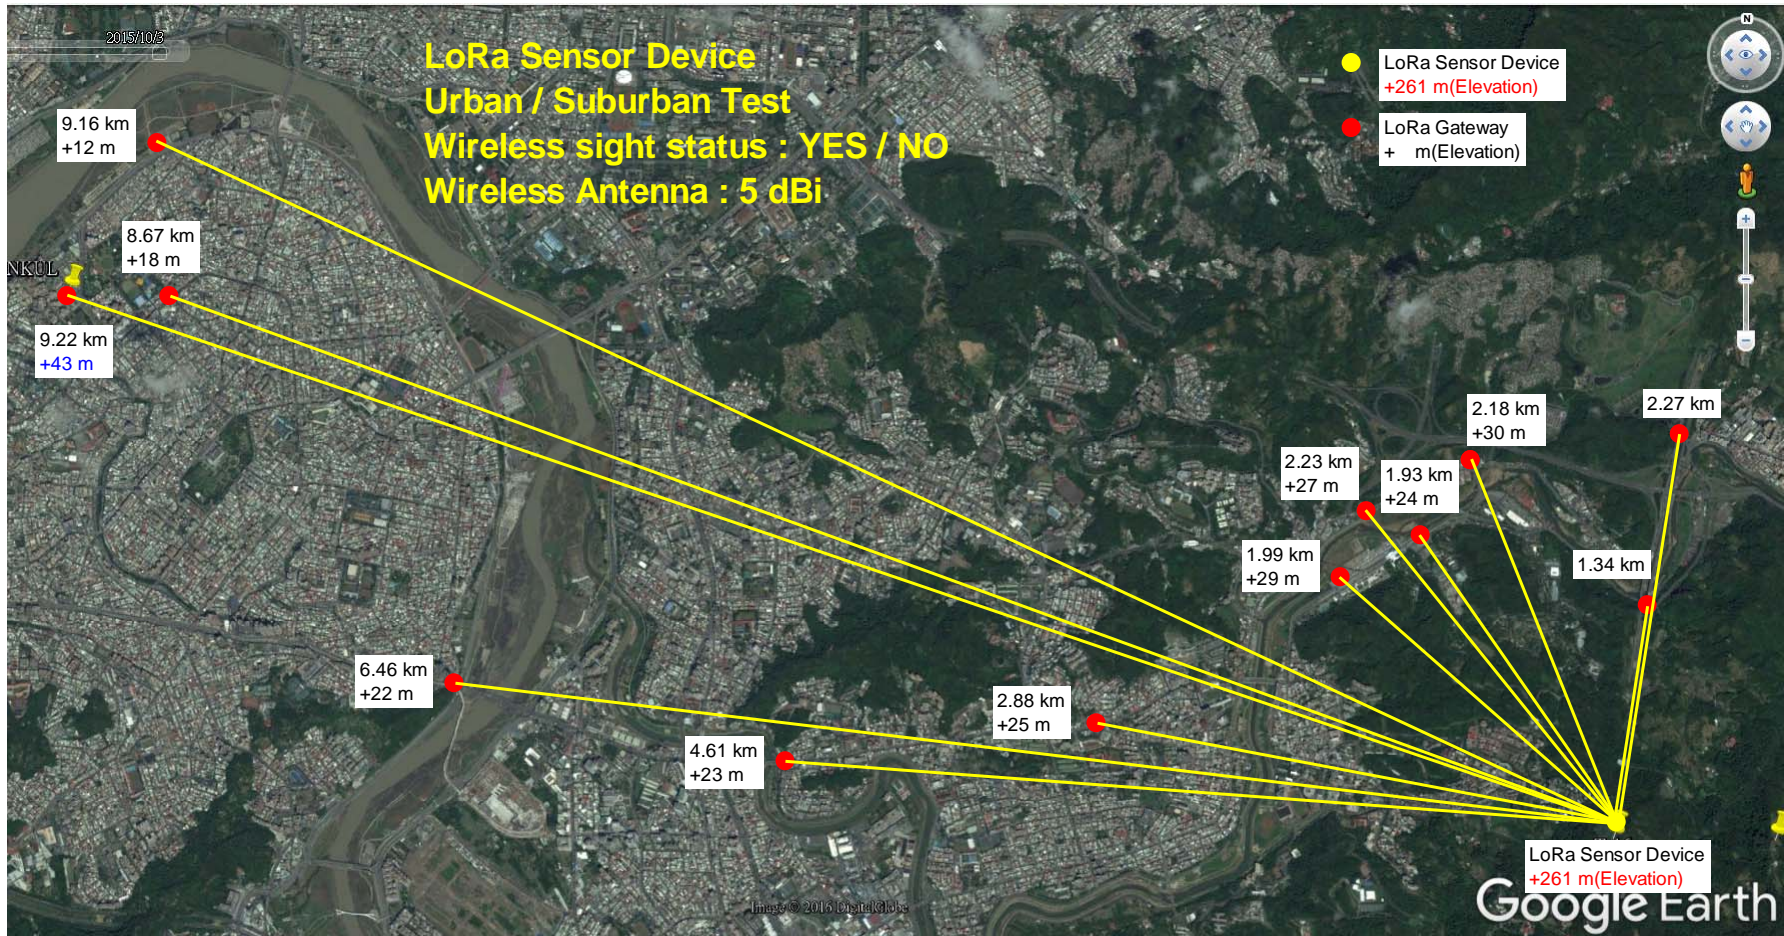

LoRa Sensor Device Location-Day 2

LoRa Gateway

Urban area - 1

Urban area - 2

Urban / Suburban area

Urban / Suburban area

Suburban area

Suburban area

Suburban area

Suburban area

LoRa Wireless application distance

Area	Application distance	Sight status
Urban(City area)	< 300m	NO
Urban / Suburban	< 15km	Yes(Must sight see)
Suburban	Over 15km	Yes(Must sight see)