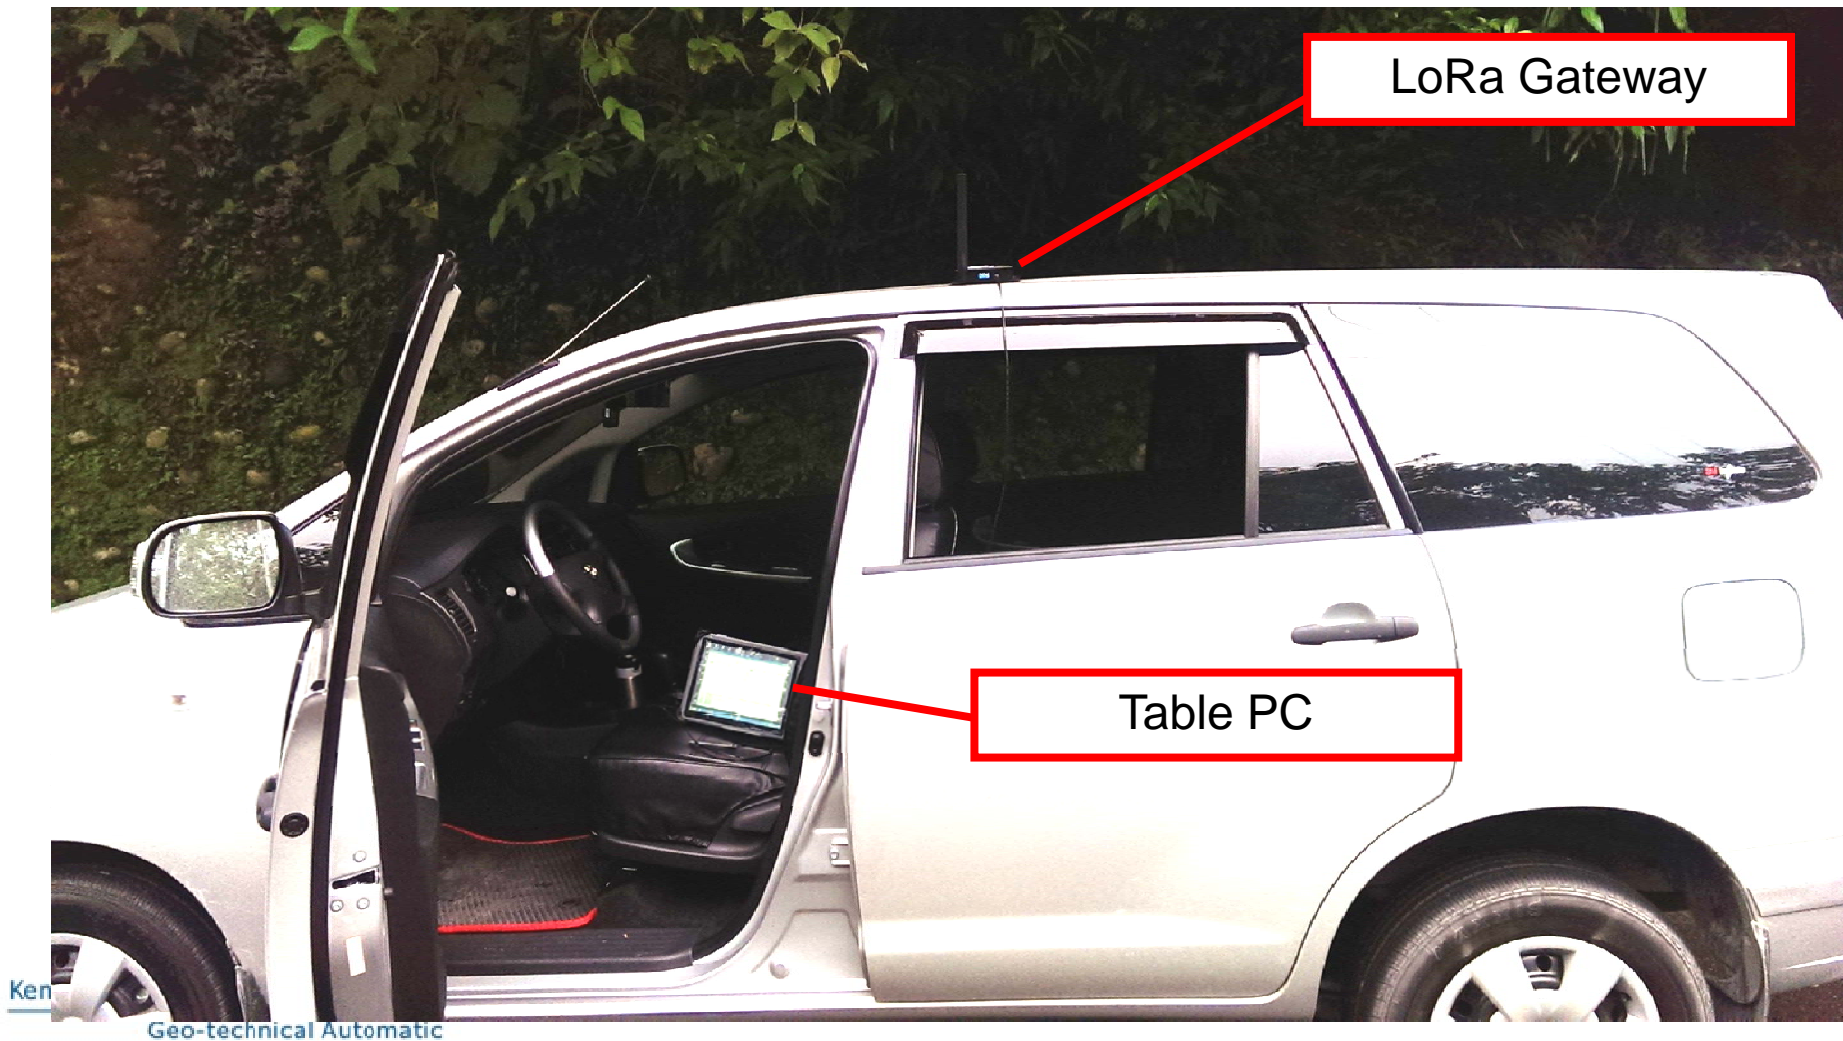

KENKUL
Wireless Sensor Networks
LoRa Sensor Device
Wireless Distance Test

2017 / 5

KENKUL CO.

Geo-Technical Automate

Device

LoRa Sensor Device Location

LoRa Test Device

LoRa Sensor Device Location-Day 1

LoRa Sensor Device Location-Day 2

LoRa Gateway

Urban area - 1

Urban area - 2

Urban / Suburban area

Urban / Suburban area

Suburban area

Suburban area

Suburban area

Suburban area

LoRa Wireless application distance

Area	Application distance	Sight status
Urban(City area)	< 300m	NO
Urban / Suburban	< 15km	Yes(Must sight see)
Suburban	Over 15km	Yes(Must sight see)