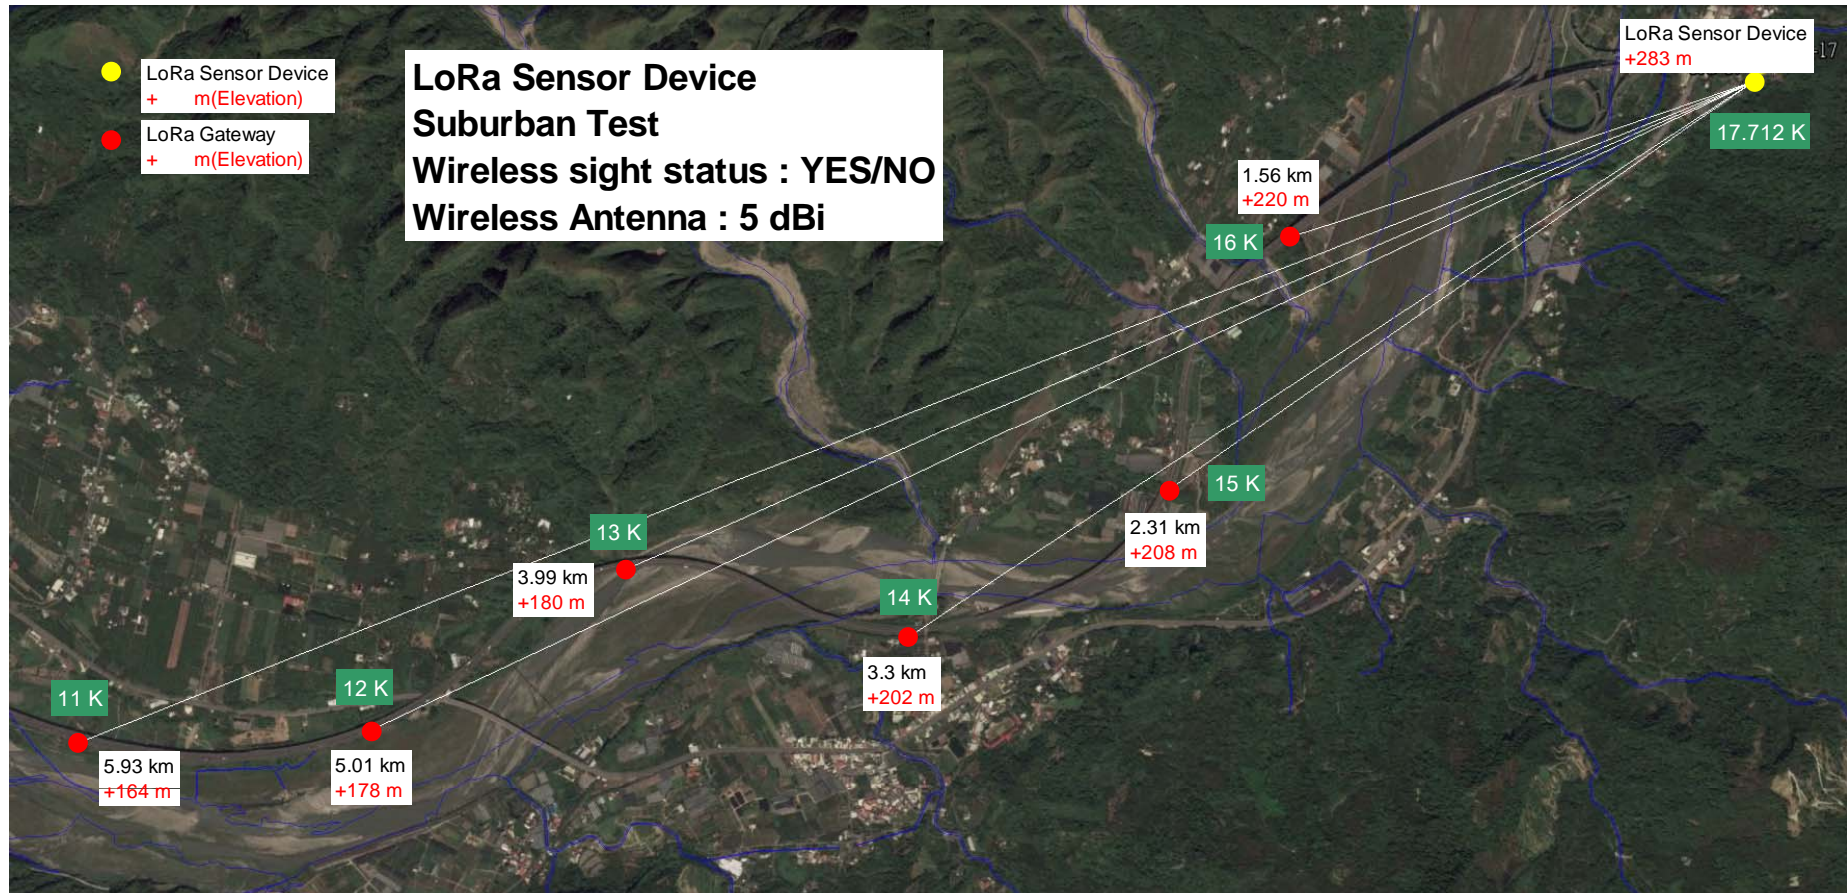

LoRa Sensor Device Location-Day 2

LoRa Gateway

Urban area - 1

Urban area - 2

Urban / Suburban area

Urban / Suburban area

Suburban area

Suburban area

Suburban area

Suburban area

LoRa Wireless application distance

Area	Application distance	Sight status
Urban(City area)	< 300m	NO
Urban / Suburban	< 15km	Yes(Must sight see)
Suburban	Over 15km	Yes(Must sight see)