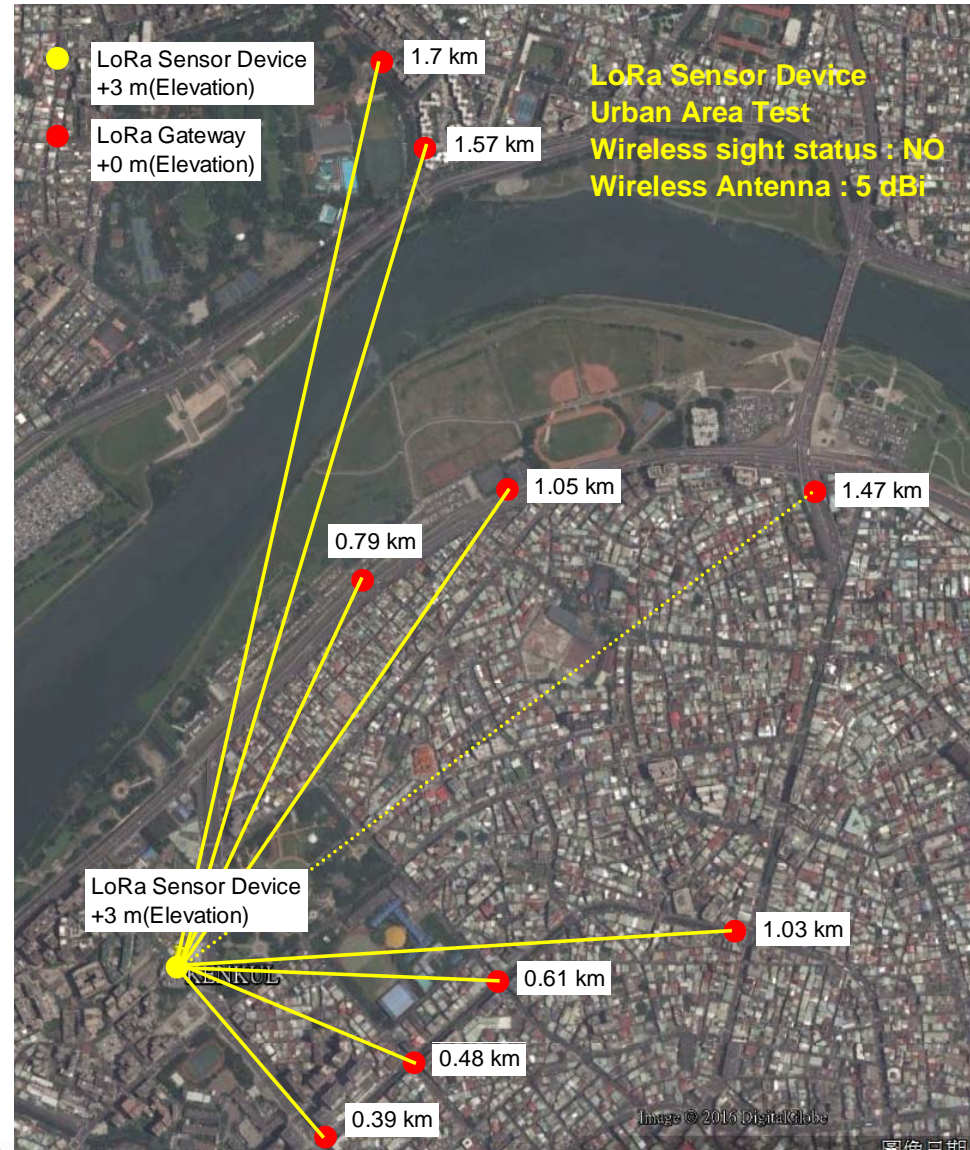

KENKUL
Wireless Sensor Networks
LoRa Sensor Device
Wireless Distance Test

2017 / 5

KENKUL CO.

Geo-Technical Automate

Device

LoRa Sensor Device Location

LoRa Test Device

LoRa Sensor Device Location-Day 1

LoRa Sensor Device Location-Day 2

LoRa Gateway

Urban area - 1

Urban area - 2

Urban / Suburban area

Urban / Suburban area

Suburban area

Suburban area

Suburban area

Suburban area

LoRa Wireless application distance

Area	Application distance	Sight status
Urban(City area)	< 300m	NO
Urban / Suburban	< 15km	Yes(Must sight see)
Suburban	Over 15km	Yes(Must sight see)