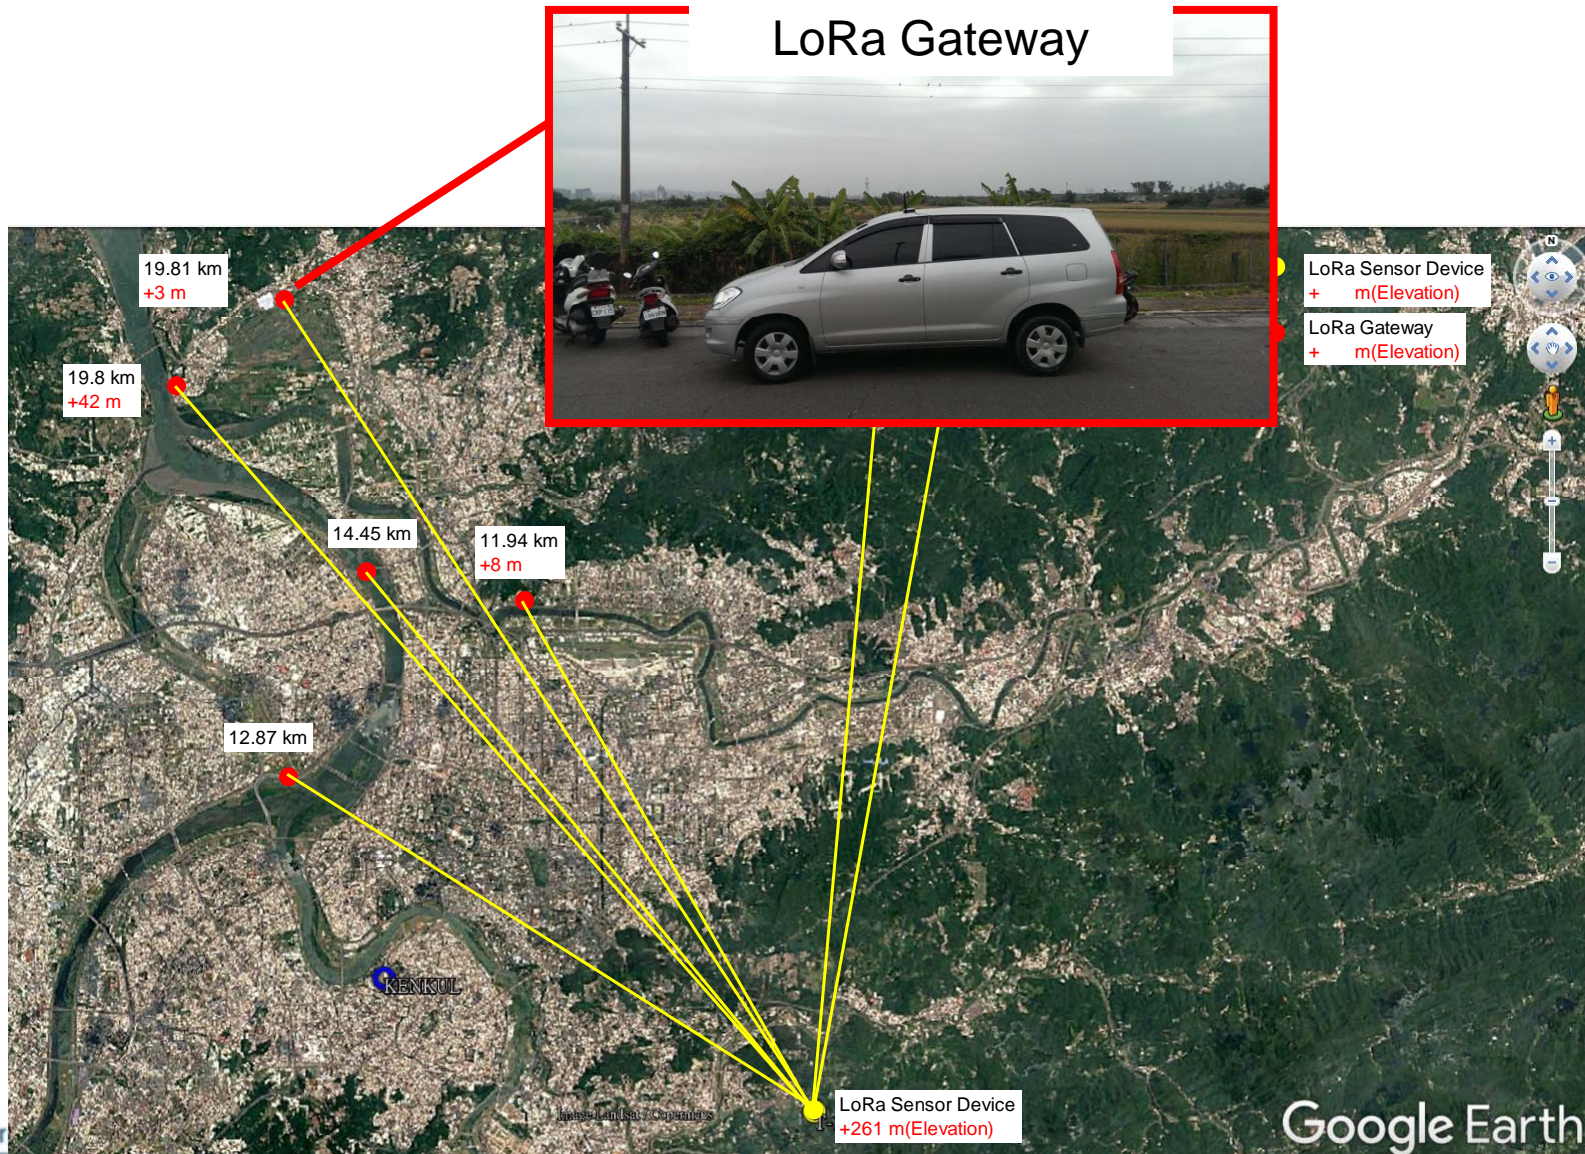

KENKUL
Wireless Sensor Networks
LoRa Sensor Device
Wireless Distance Test

2017 / 5

KENKUL CO.

Geo-Technical Automate

Device

LoRa Sensor Device Location

LoRa Test Device

LoRa Sensor Device Location-Day 1

LoRa Sensor Device Location-Day 2

LoRa Gateway

Urban area - 1

Urban area - 2

Urban / Suburban area

Urban / Suburban area

Suburban area

Suburban area

Suburban area

Suburban area

LoRa Wireless application distance

Area	Application distance	Sight status
Urban(City area)	< 300m	NO
Urban / Suburban	< 15km	Yes(Must sight see)
Suburban	Over 15km	Yes(Must sight see)