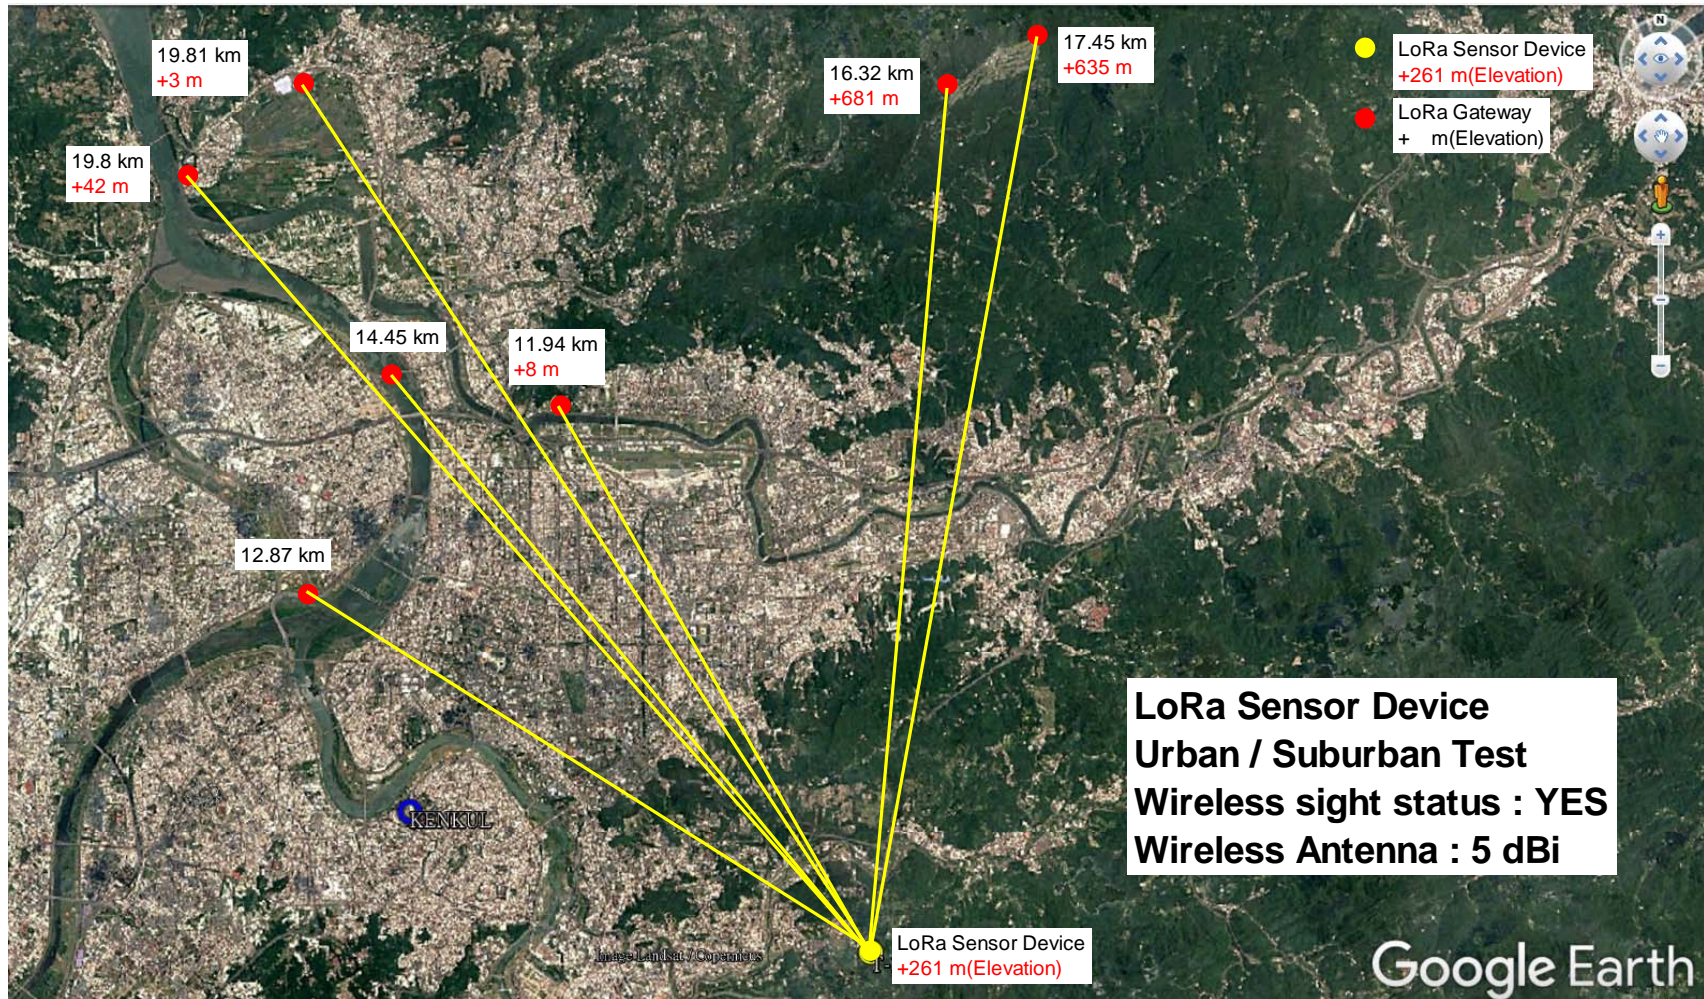

LoRa Sensor Device Location-Day 2

LoRa Gateway

Urban area - 1

Urban area - 2

Urban / Suburban area

Urban / Suburban area

Suburban area

Suburban area

Suburban area

Suburban area

LoRa Wireless application distance

Area	Application distance	Sight status
Urban(City area)	< 300m	NO
Urban / Suburban	< 15km	Yes(Must sight see)
Suburban	Over 15km	Yes(Must sight see)