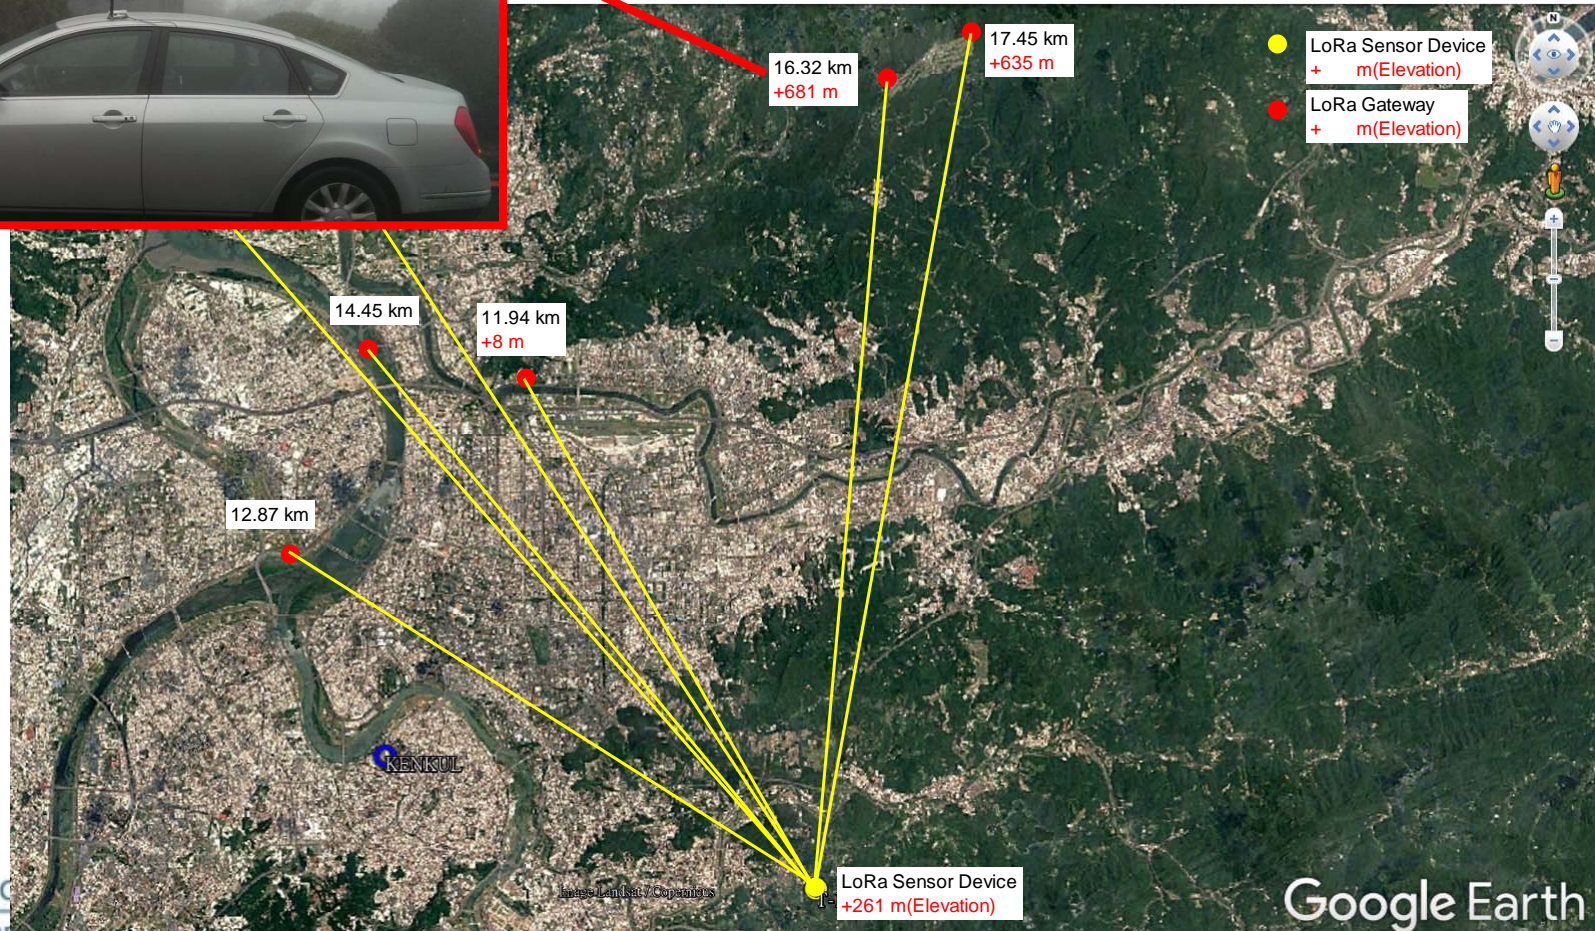

KENKUL
Wireless Sensor Networks
LoRa Sensor Device
Wireless Distance Test

2017 / 5

KENKUL CO.

Geo-Technical Automate

Device

LoRa Sensor Device Location

LoRa Test Device

LoRa Sensor Device Location-Day 1

LoRa Sensor Device Location-Day 2

LoRa Gateway

Urban area - 1

Urban area - 2

Urban / Suburban area

Urban / Suburban area

Suburban area

Suburban area

Suburban area

Suburban area

LoRa Wireless application distance

Area	Application distance	Sight status
Urban(City area)	< 300m	NO
Urban / Suburban	< 15km	Yes(Must sight see)
Suburban	Over 15km	Yes(Must sight see)