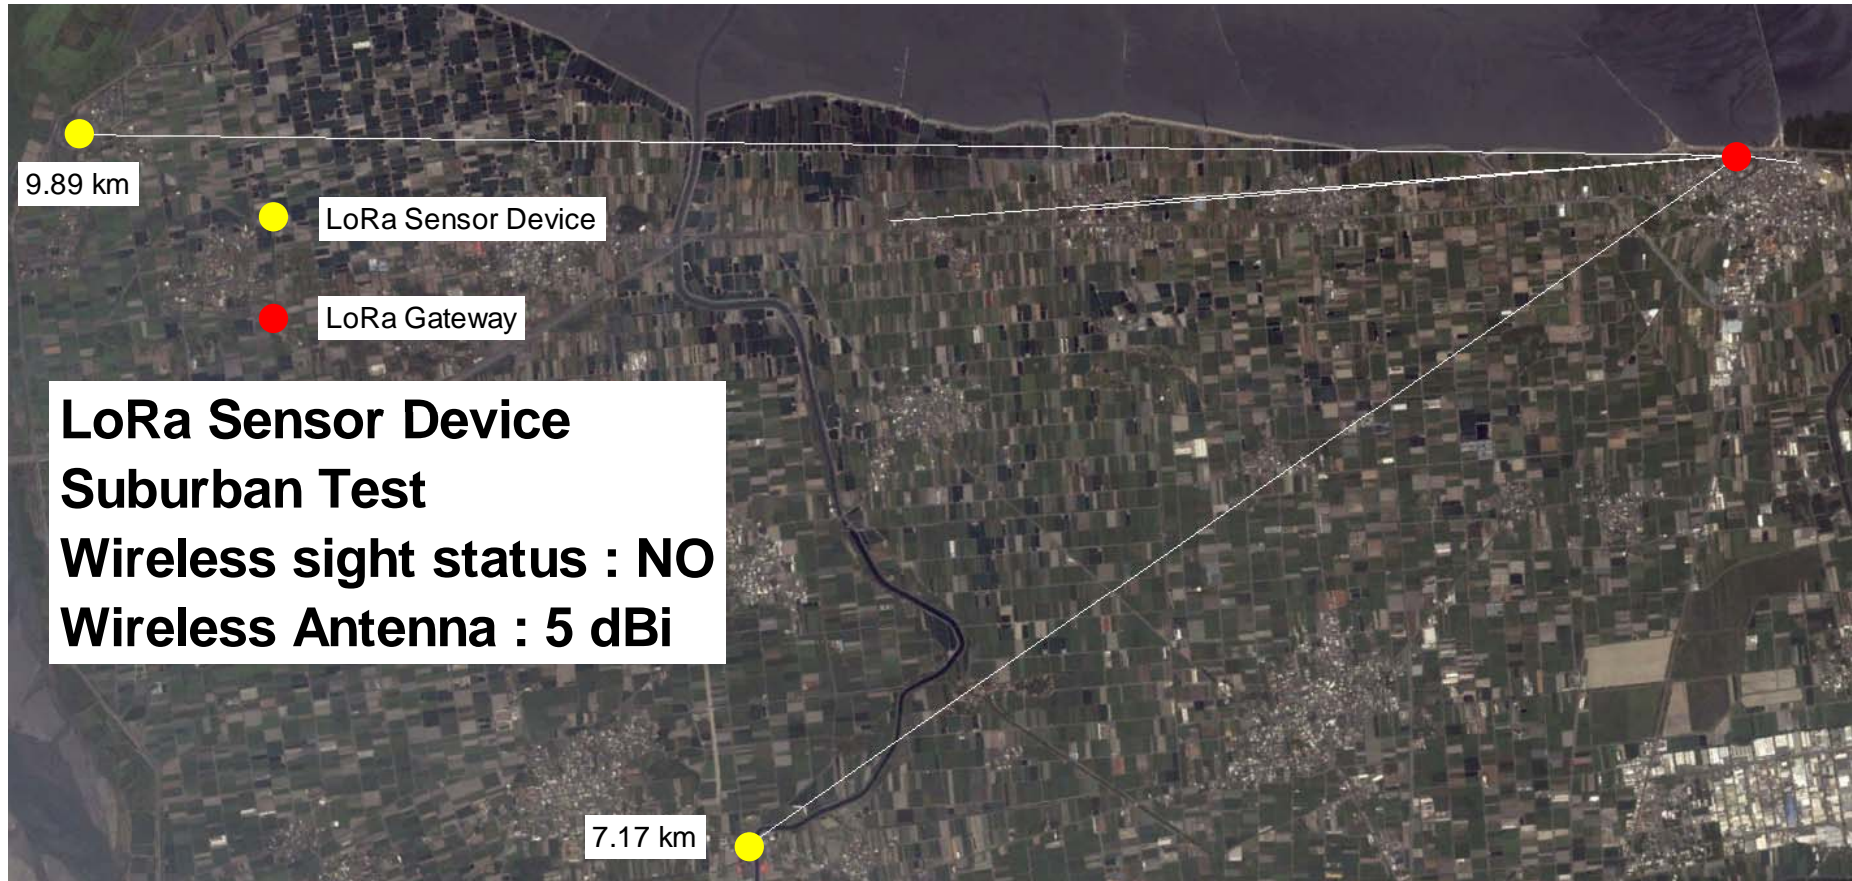

KENKUL
Wireless Sensor Networks
LoRa Sensor Device
Wireless Distance Test

2017 / 5

KENKUL CO.

Geo-Technical Automate

Device

LoRa Sensor Device Location

LoRa Test Device

LoRa Sensor Device Location-Day 1

LoRa Sensor Device Location-Day 2

LoRa Gateway

Urban area - 1

Urban area - 2

Urban / Suburban area

Urban / Suburban area

Suburban area

Suburban area

Suburban area

Suburban area

LoRa Wireless application distance

Area	Application distance	Sight status
Urban(City area)	< 300m	NO
Urban / Suburban	< 15km	Yes(Must sight see)
Suburban	Over 15km	Yes(Must sight see)