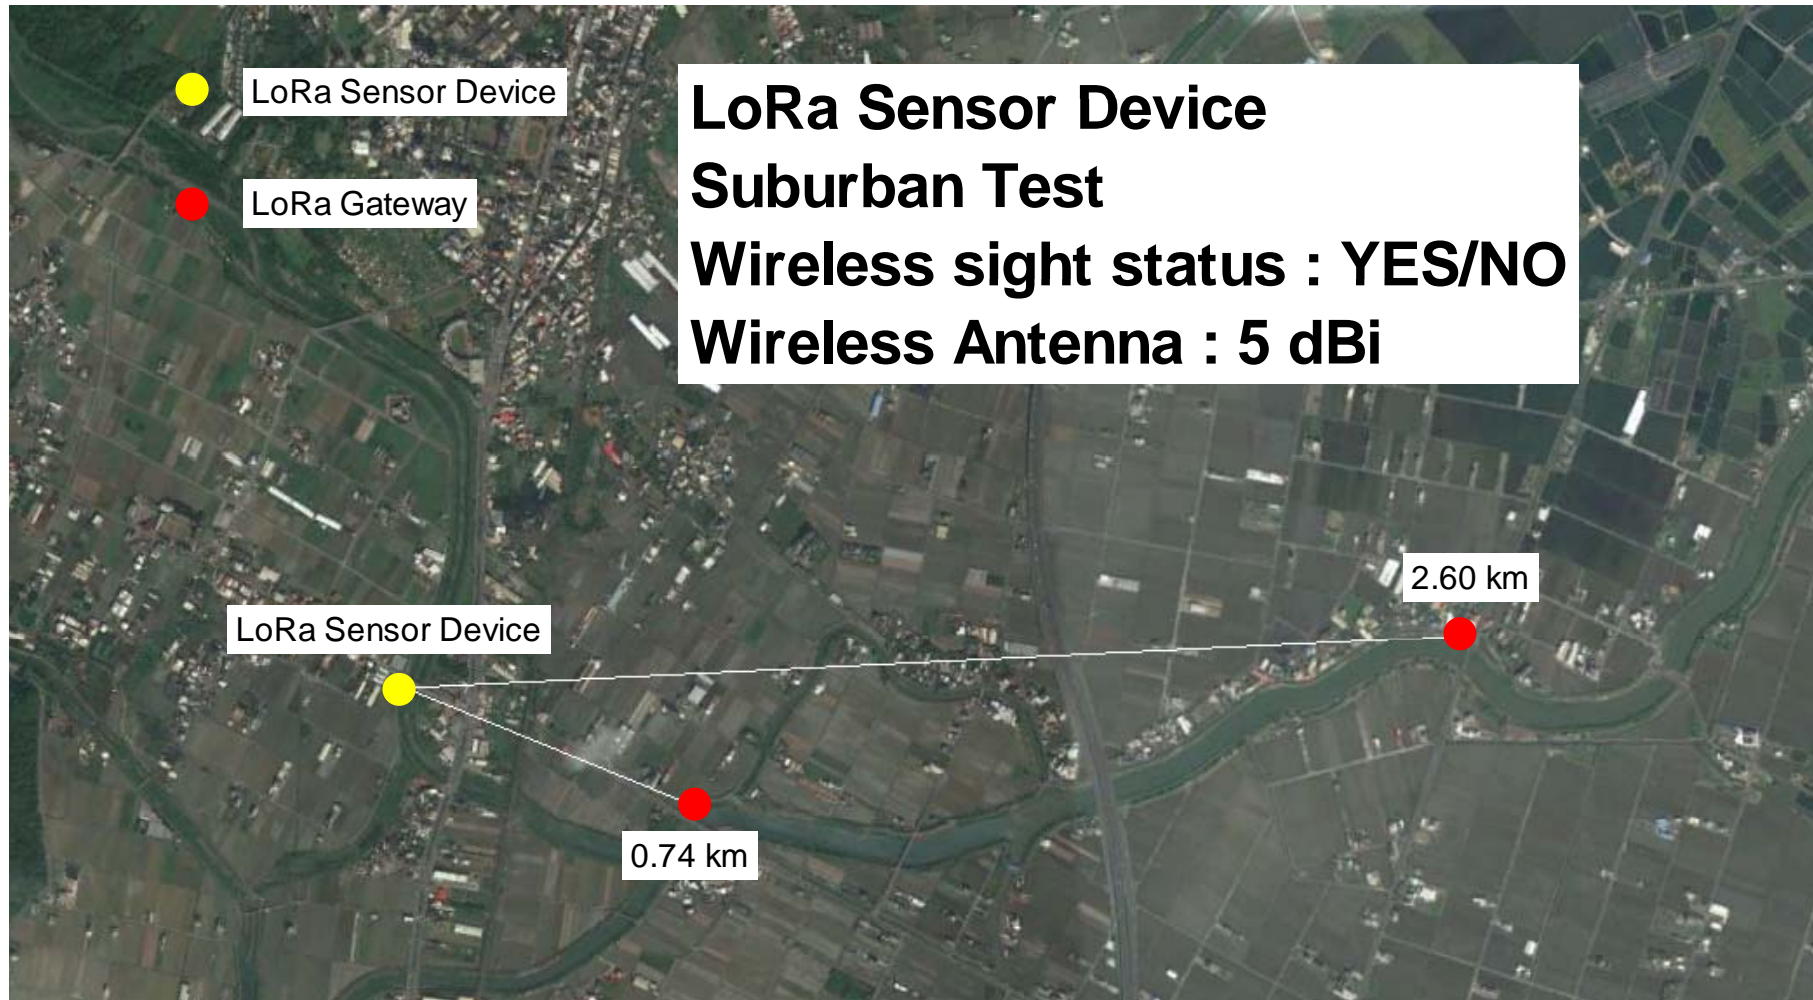

KENKUL
Wireless Sensor Networks
LoRa Sensor Device
Wireless Distance Test

2017 / 5

KENKUL CO.

Geo-Technical Automate

Device

LoRa Sensor Device Location

LoRa Test Device

LoRa Sensor Device Location-Day 1

LoRa Sensor Device Location-Day 2

LoRa Gateway

Urban area - 1

Urban area - 2

Urban / Suburban area

Urban / Suburban area

Suburban area

Suburban area

Suburban area

Suburban area

LoRa Wireless application distance

Area	Application distance	Sight status
Urban(City area)	< 300m	NO
Urban / Suburban	< 15km	Yes(Must sight see)
Suburban	Over 15km	Yes(Must sight see)