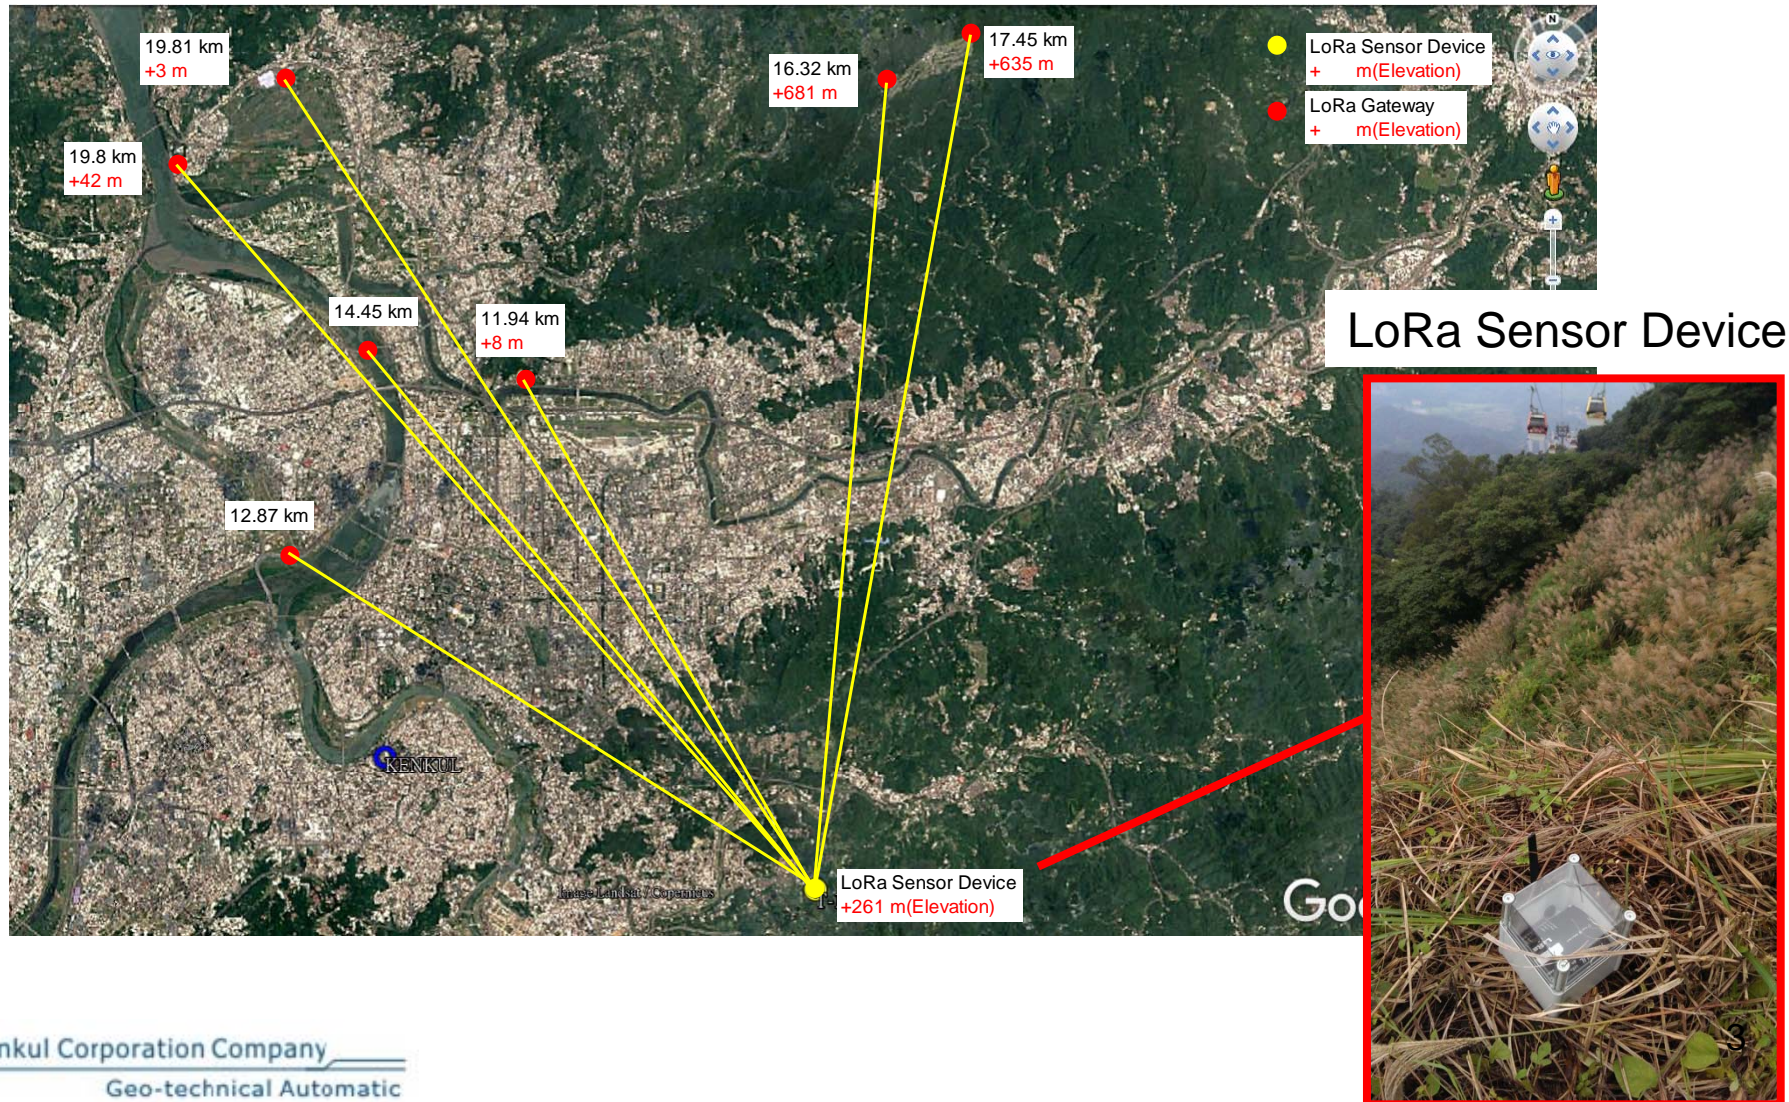

KENKUL
Wireless Sensor Networks
LoRa Sensor Device
Wireless Distance Test

2017 / 5

KENKUL CO.

Geo-Technical Automate

Device

LoRa Sensor Device Location

LoRa Test Device

LoRa Sensor Device Location-Day 1

LoRa Sensor Device Location-Day 2

LoRa Gateway

Urban area - 1

Urban area - 2

Urban / Suburban area

Urban / Suburban area

Suburban area

Suburban area

Suburban area

Suburban area

LoRa Wireless application distance

Area	Application distance	Sight status
Urban(City area)	< 300m	NO
Urban / Suburban	< 15km	Yes(Must sight see)
Suburban	Over 15km	Yes(Must sight see)